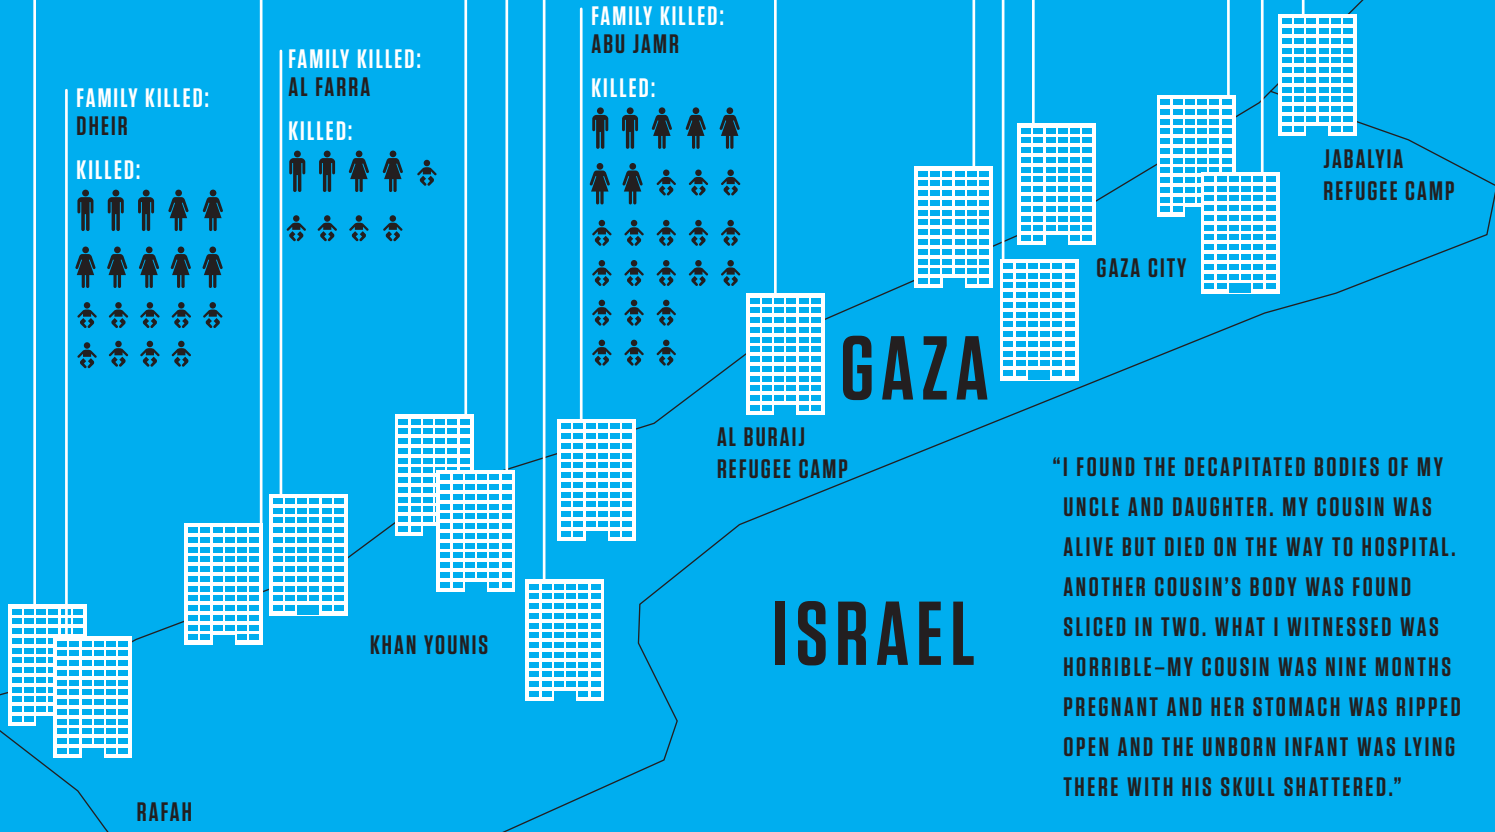

IDF ATTACKS ON HOUSES: 15 OUT OF 142 FAMILIES IN GAZA

**FAMILY KILLED:
SEVERAL IN AL DALI BUILDING**

**FAMILY KILLED:
KAWARE**

**FAMILY KILLED:
AL NAJJAR**

**FAMILY KILLED:
ABU JAMR**

**FAMILY KILLED:
ABU JABR**

**FAMILY KILLED:
SHUHEIBAR**

**FAMILY KILLED:
AL KILANI AND
DERBASS FAMILIES
IN AL SALAM TOWER**

**FAMILY KILLED:
AL QASSAS**

**FAMILIES KILLED:
AL HALLAQ
& AL AMMAR**

**FAMILY KILLED:
BALATAH**

**FAMILY KILLED:
AL SAYAM**

**FAMILY KILLED:
AL HAJJ**

**FAMILY KILLED:
DHEIR**

**FAMILY KILLED:
AL FARRA**

"I FOUND THE DECAPITATED BODIES OF MY UNCLE AND DAUGHTER. MY COUSIN WAS ALIVE BUT DIED ON THE WAY TO HOSPITAL. ANOTHER COUSIN'S BODY WAS FOUND SLICED IN TWO. WHAT I WITNESSED WAS HORRIBLE—MY COUSIN WAS NINE MONTHS PREGNANT AND HER STOMACH WAS RIPPED OPEN AND THE UNBORN INFANT WAS LYING THERE WITH HIS SKULL SHATTERED."

ISRAEL