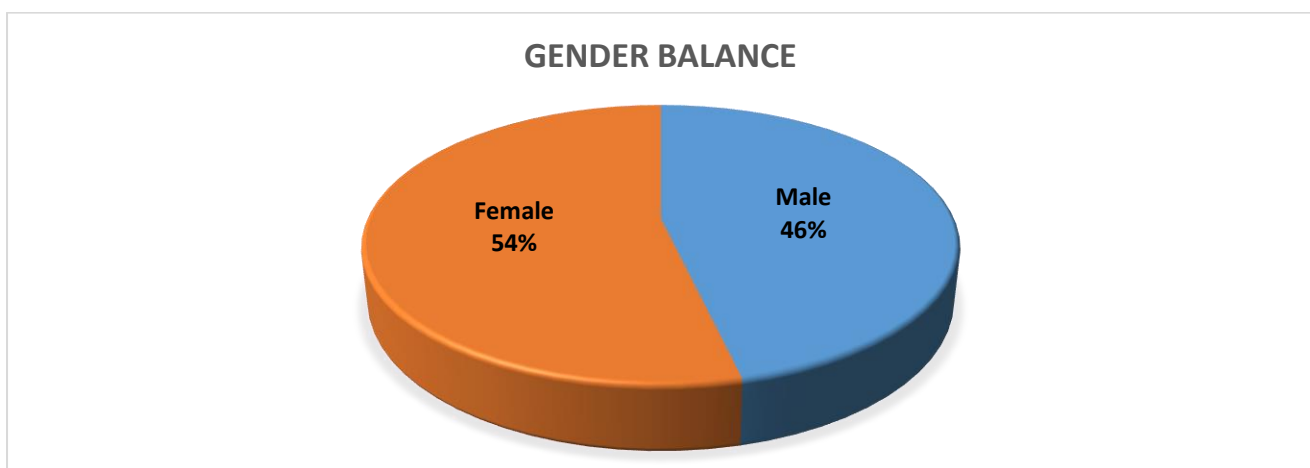

Statistics of Current Mandate Holders (as of August 2022)

	Male	Female	Total	% Geographic distribution
African States	10	9	19	23.17%
Asia-Pacific States	8	9	17	20.73%
EEG	0	7	7	8.54%
GRULAC	10	6	16	19.51%
WEOG	10	13	23	28.05%
Grand total	38	44	82	100.00%
Gender balance	46%	54%		