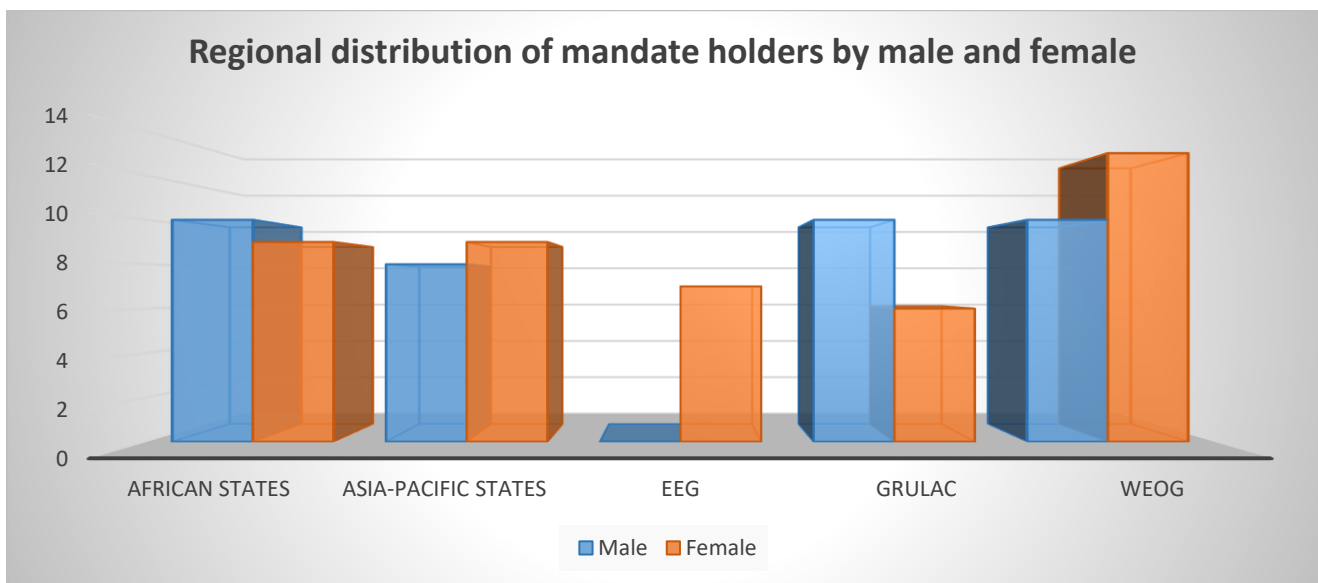

Statistics of Current Mandate Holders (as of August 2022)

	Male	Female	Total	% Geographic distribution
African States	10	9	19	23.17%
Asia-Pacific States	8	9	17	20.73%
EEG	0	7	7	8.54%
GRULAC	10	6	16	19.51%
WEOG	10	13	23	28.05%
Grand total	38	44	82	100.00%
Gender balance	46%	54%		

Statistics of Current Mandate Holders (as of August 2022)

REGIONAL DISTRIBUTION OF MANDATE HOLDERS IN PERCENTAGES